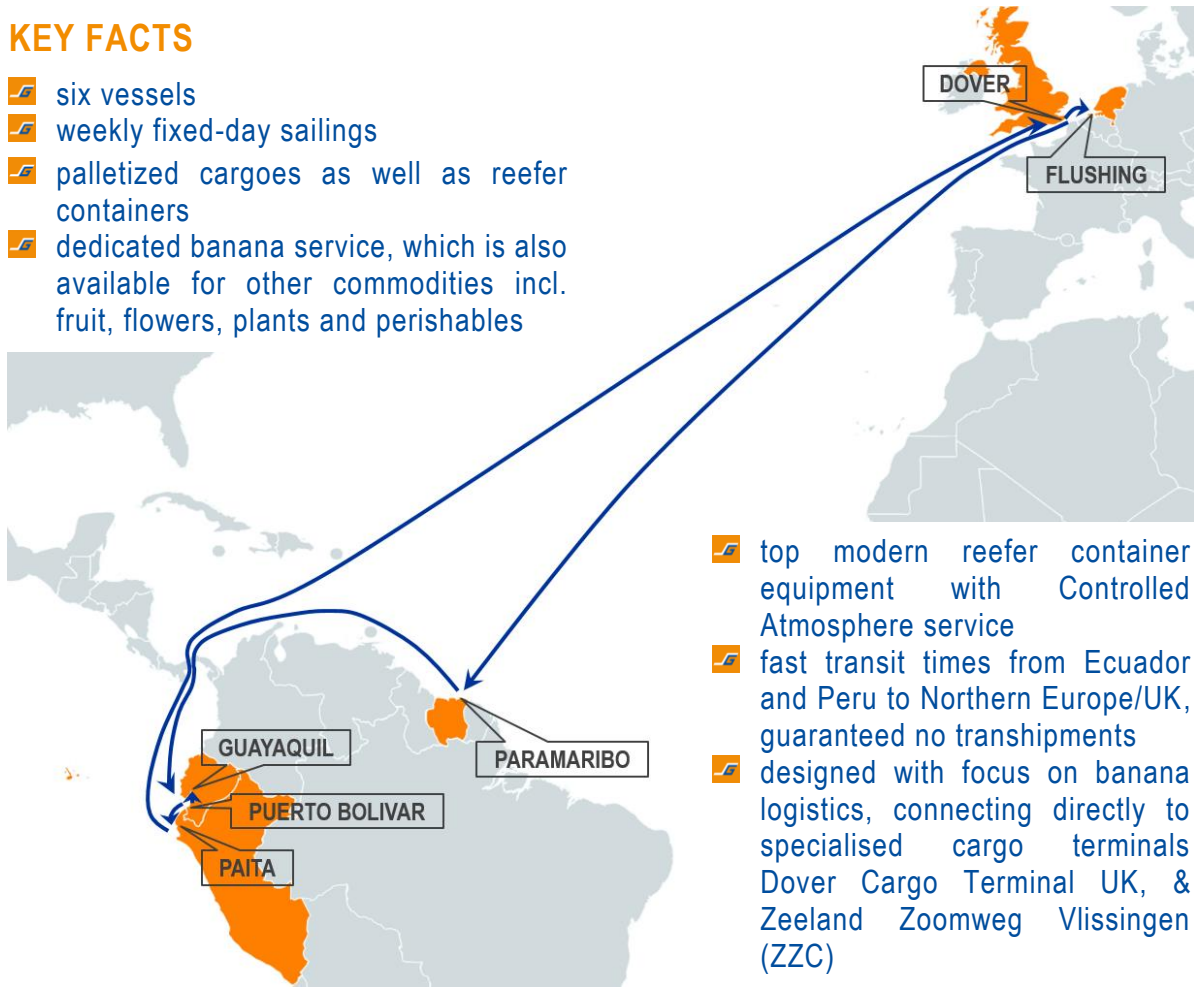

RAYO EUROPE - SURINAME - ECUADOR - PERU - EUROPE

KEY FACTS

- ☑ six vessels
- ☑ weekly fixed-day sailings
- ☑ palletized cargoes as well as reefer containers
- ☑ dedicated banana service, which is also available for other commodities incl. fruit, flowers, plants and perishables

- ☑ top modern reefer container equipment with Controlled Atmosphere service
- ☑ fast transit times from Ecuador and Peru to Northern Europe/UK, guaranteed no transshipments
- ☑ designed with focus on banana logistics, connecting directly to specialised cargo terminals Dover Cargo Terminal UK, & Zeeland Zoomweg Vlissingen (ZZC)

Transit times (days)

to Suriname, Ecuador & Peru

WB

Europe

	TO	Paramaribo	Puerto Bolivar	Guayaquil	Paita
FROM		Sat	Tue	Fri	Sun
Dover	Sun	13	16	19	21
Flushing	Wed	10	13	16	18

to Europe

EB

Ecuador & Peru

	TO	Dover	Flushing
FROM		Sun	Mon
Puerto Bolivar	Fri	16	17
Guayaquil	Sat	15	16
Paita	Sun	14	15