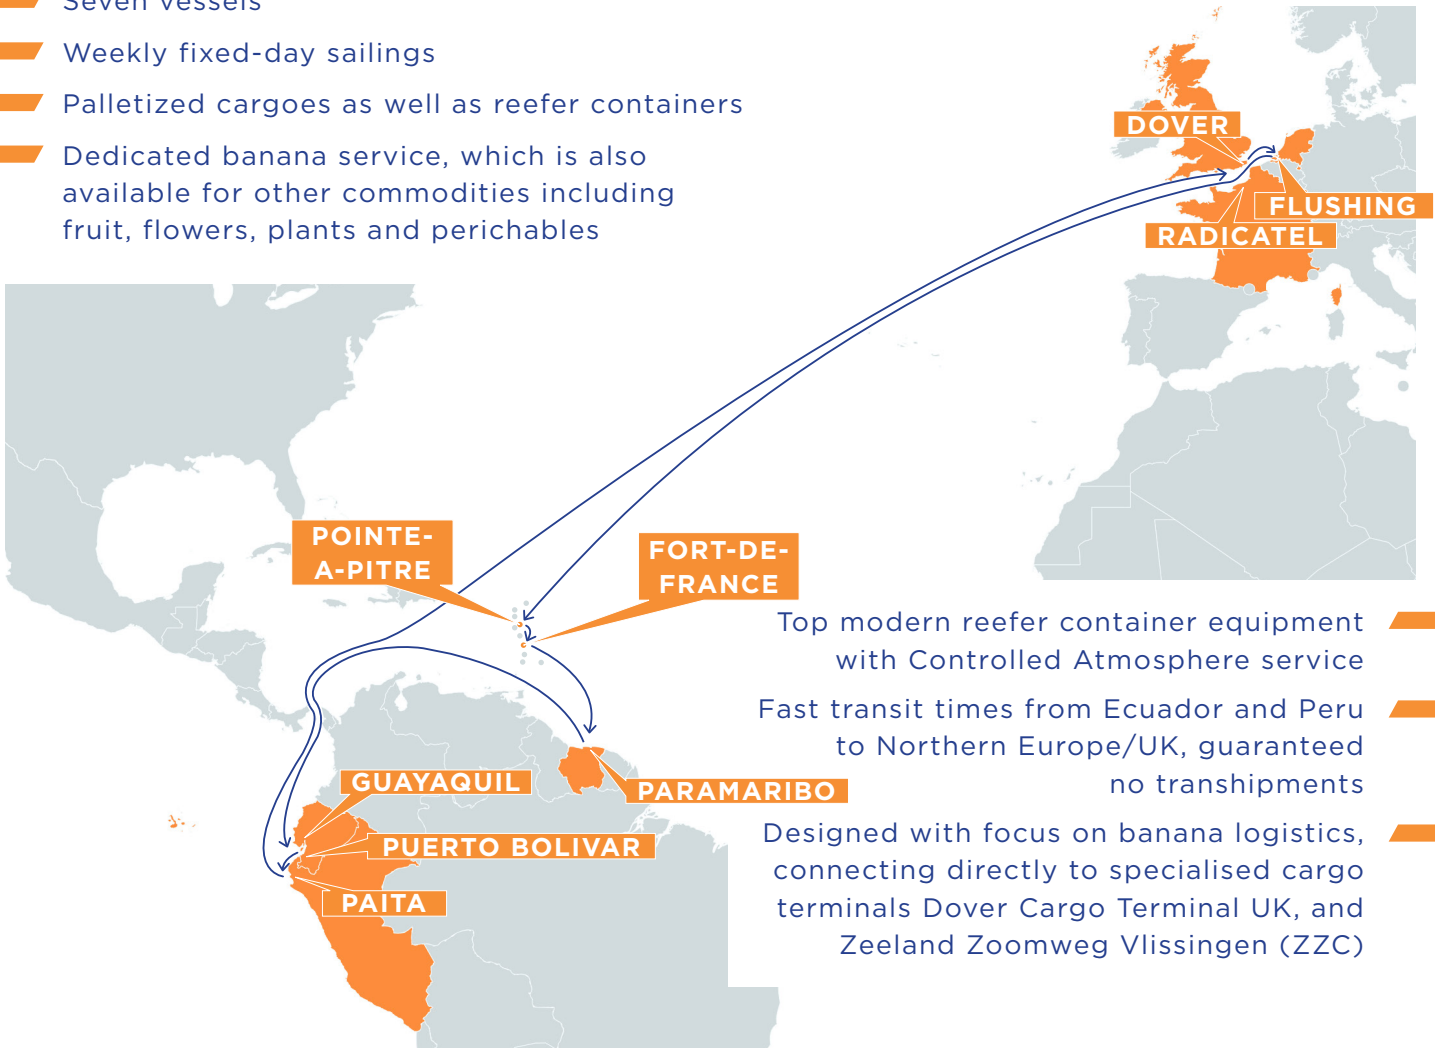

# RAYO

EUROPE - FRENCH WEST INDIES - SURINAME - ECUADOR - PERU - EUROPE

## KEY FACTS

- Seven vessels
- Weekly fixed-day sailings
- Palletized cargoes as well as reefer containers
- Dedicated banana service, which is also available for other commodities including fruit, flowers, plants and perishables

## TRANSIT TIMES (DAYS)

to French West Indies; Suriname, Ecuador & Peru

WB  
Europe

	TO	Pointe-à-Pitre	Fort-de-France	Paramaribo	Puerto Bolivar	Guayaquil	Paita
From		Mon	Tue	Thu	Tue	Fri	Sun
Dover	Sun	15	16	18	23	26	28
Flushing	Wed	12	13	15	20	23	25
Radicatel	Fri	10	11	13	18	21	23

to Europe

EB  
Ecuador & Peru

	TO	Dover	Flushing
From		Sun	Mon
Puerto Bolivar	Fri	16	17
Guayaquil	Sat	15	16
Paita	Sun	14	15