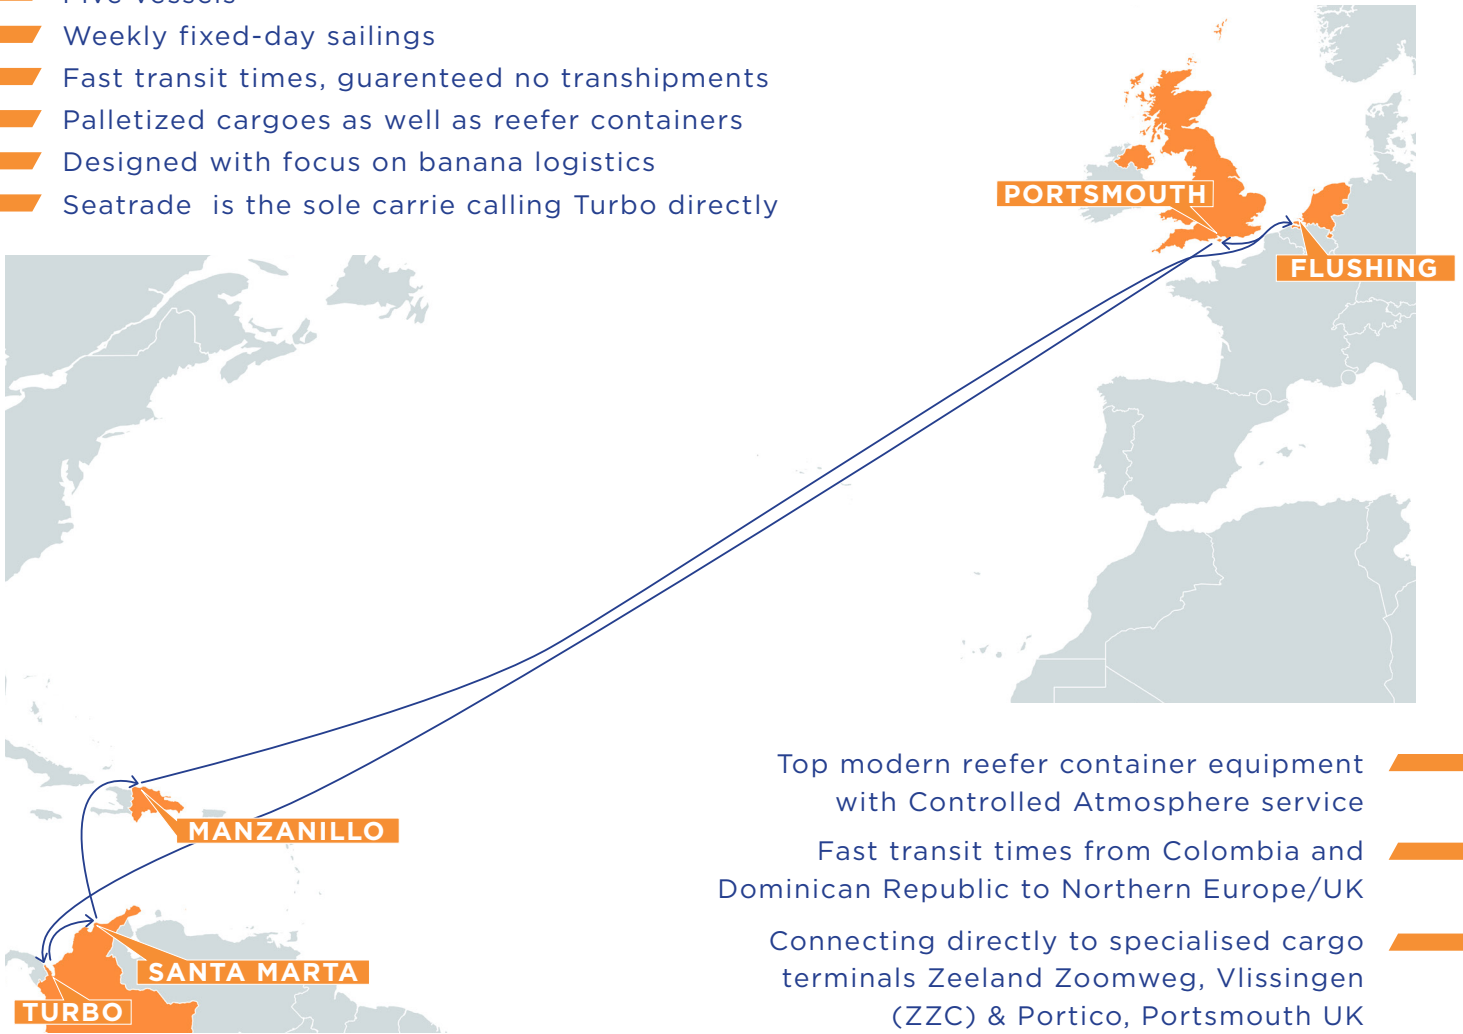

CARIBANEX

EUROPE - COLOMBIA - DOMINICAN REPUBLIC - EUROPE

KEY FACTS

- Five vessels
- Weekly fixed-day sailings
- Fast transit times, guaranteed no transhipments
- Palletized cargoes as well as reefer containers
- Designed with focus on banana logistics
- Seatrade is the sole carrier calling Turbo directly

- Top modern reefer container equipment with Controlled Atmosphere service
- Fast transit times from Colombia and Dominican Republic to Northern Europe/UK
- Connecting directly to specialised cargo terminals Zeeland Zoomweg, Vlissingen (ZZC) & Portico, Portsmouth UK

TRANSIT TIMES (DAYS)

to Colombia & Dominican Republic

WB Europe	TO	Turbo	Santa Marta	Manzanillo
	From	Tue	Thu	Sun
Flushing	Thu	18	20	23
Portsmouth	Sun	16	18	21

to Europe

EB Caribbean & Dominican Rep.	TO	Dover	Flushing
	From	Wed	Fri
Turbo	Thu	13	15
Santa Marta	Fri	12	14
Manzanillo	Mon	9	11