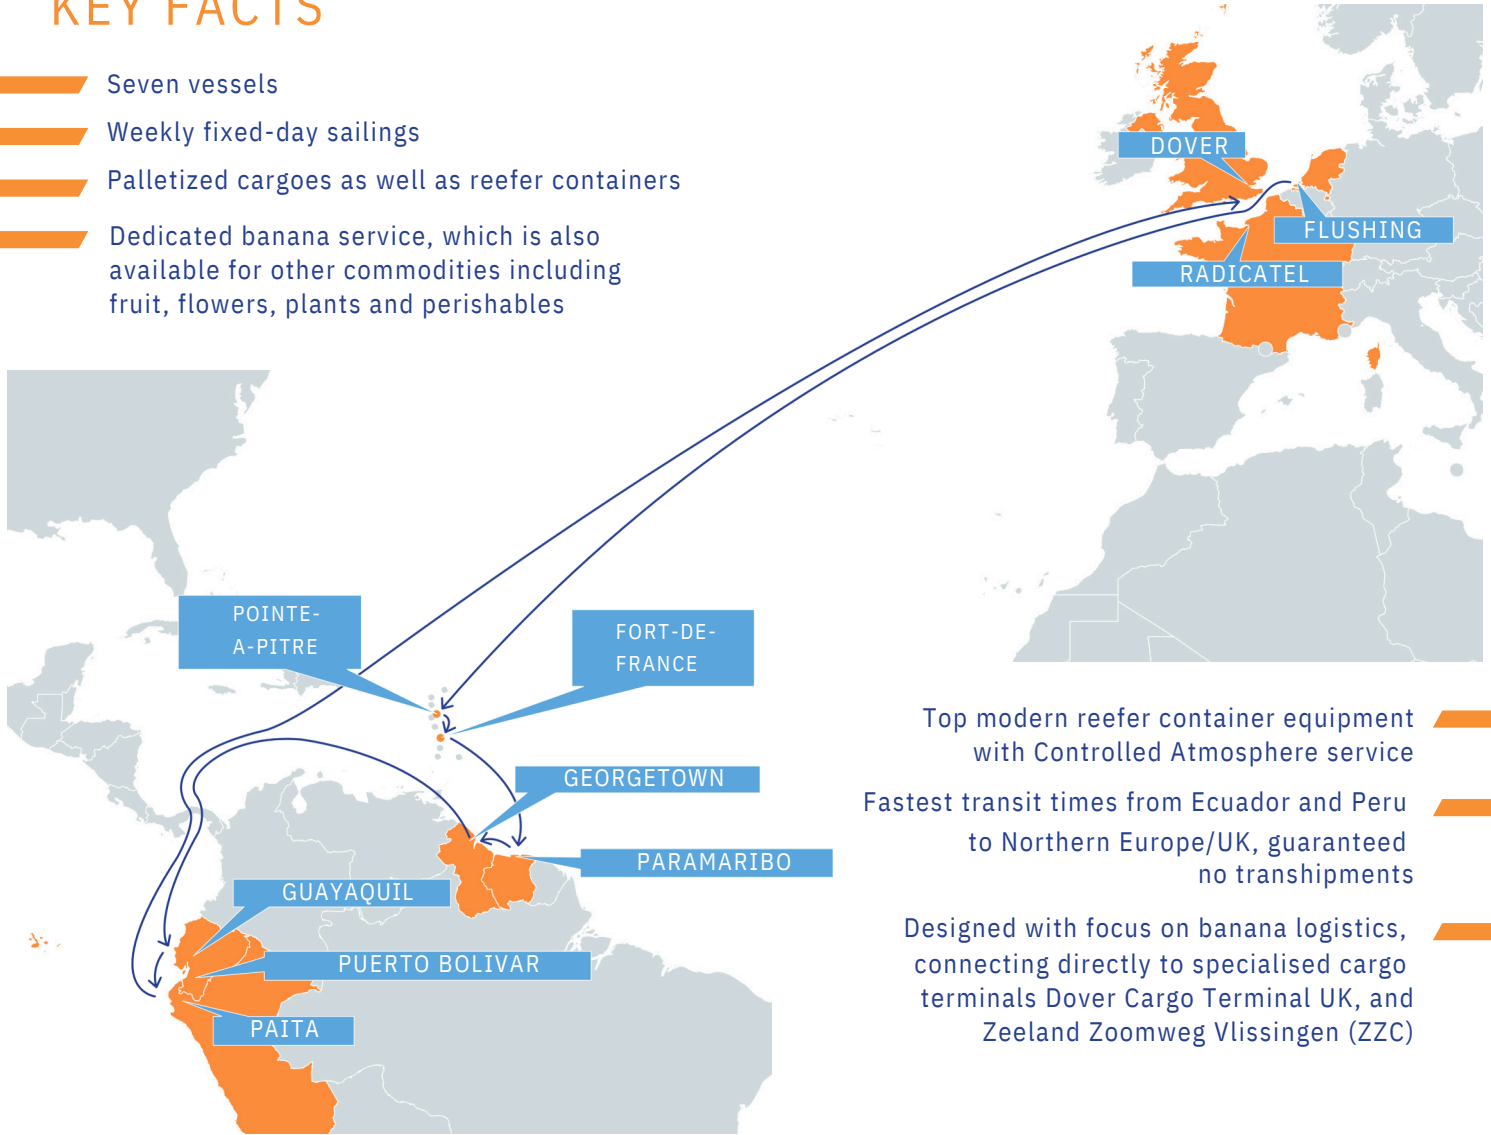

# RAYO

EUROPE – FRENCH WEST INDIES – SURINAME – ECUADOR – PERU – EUROPE

- Top modern reefer container equipment with Controlled Atmosphere service
- Fastest transit times from Ecuador and Peru to Northern Europe/UK, guaranteed no transhipments
- Designed with focus on banana logistics, connecting directly to specialised cargo terminals Dover Cargo Terminal UK, and Zeeland Zoomweg Vlissingen (ZCC)

## TRANSIT TIMES (DAYS)

to French West Indies; Suriname, British-Guyana, Ecuador & Peru

	TO	Pointe-à-Pitre	Fort-de-France	Paramaribo	Georgetown	Puerto Bolivar	Guayaquil	Paita
From		Mon	Tue	Thu	Sat	Tue	Fri	Sun
Dover	Sun	15	16	18	20	23	26	28
Flushing	Wed	12	13	15	17	20	23	25
Radicatel	Fri	10	11	13	15	18	21	23

to Europe

	TO	Dover	Flushing	Radicâtel
From		Mon	Tue	Fri
Puerto Bolivar	Fri	16	17	21
Guayaquil	Sat	15	16	23
Paita	Sun	14	15	24

WB  
Europe

EB  
Ecuador & Peru

SCAN ME:

SEE YOU ON THE SOCIALS!