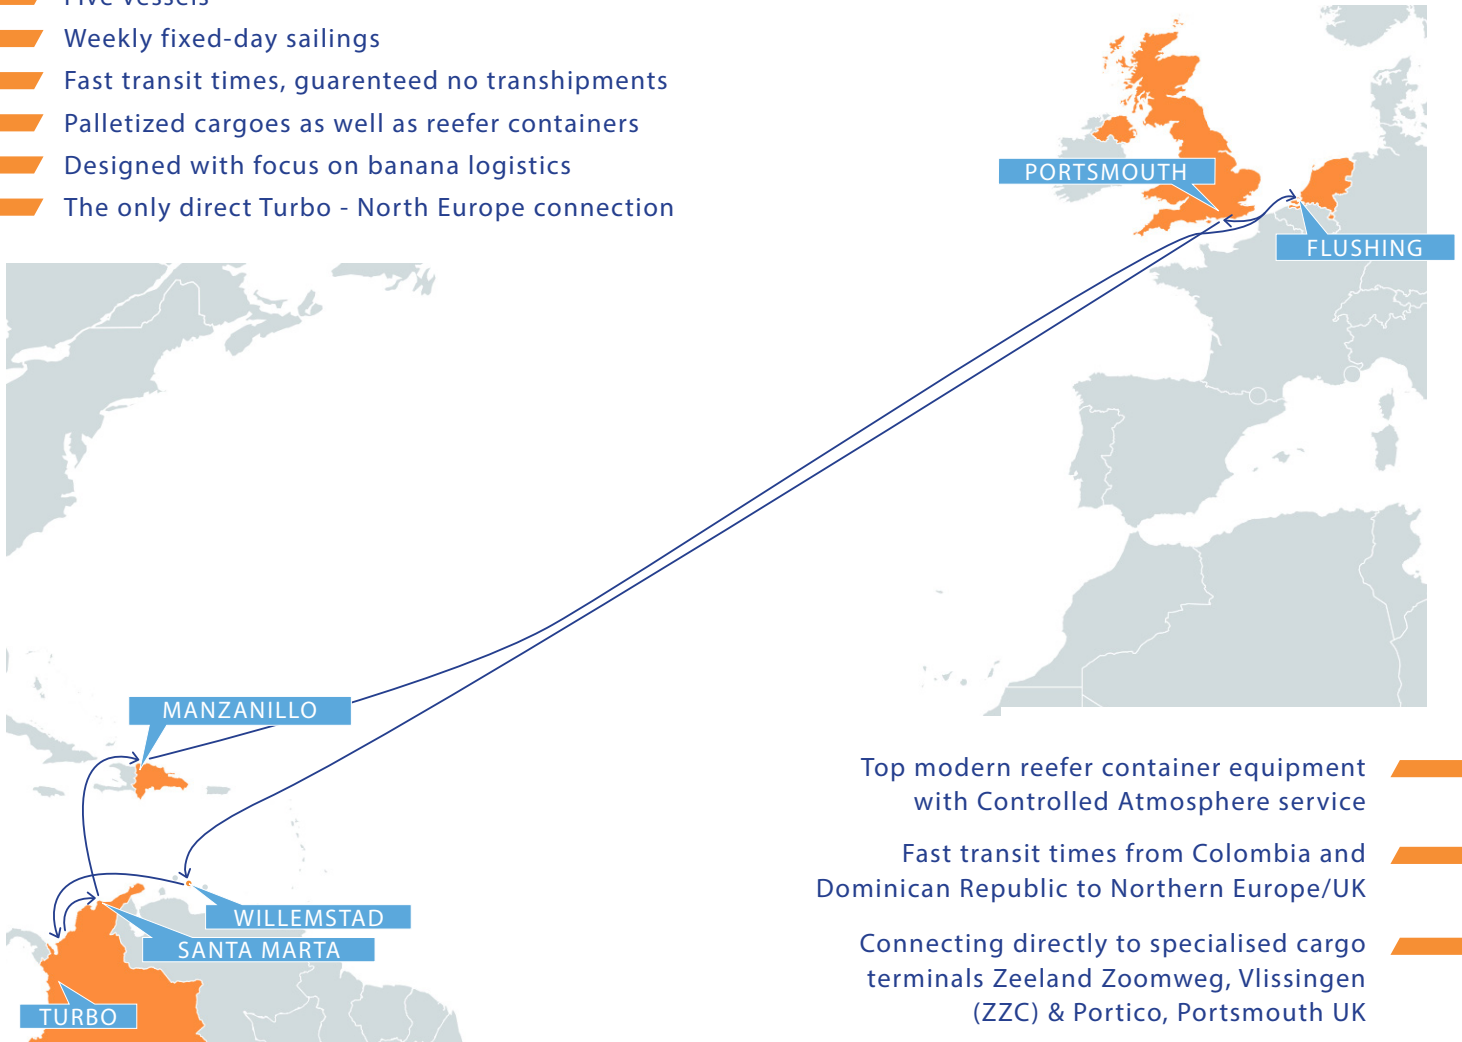

CARIBANEX

EUROPE – COLOMBIA - DOMINICAN REPUBLIC - EUROPE

KEY FACTS

- Five vessels
- Weekly fixed-day sailings
- Fast transit times, guaranteed no transhipments
- Palletized cargoes as well as reefer containers
- Designed with focus on banana logistics
- The only direct Turbo - North Europe connection

- Top modern reefer container equipment with Controlled Atmosphere service
- Fast transit times from Colombia and Dominican Republic to Northern Europe/UK
- Connecting directly to specialised cargo terminals Zeeland Zoomweg, Vlissingen (ZZC) & Portico, Portsmouth UK

TRANSIT TIMES (DAYS)

to Colombia & Dominican Republic

WB

Europe

	TO	Willemstad	Oranjestad	Turbo	Santa Marta	Manzanillo
From		Sun	Mon	Tue	Thu	Sun
Flushing	Thu	16	17	18	20	23
Portsmouth	Sun	13	14	16	18	21

to Europe

EB

Caribbean & Dominican Rep.

	TO	Flushing	Portsmouth
From		Wed	Fri
Turbo	Thu	13	15
Santa Marta	Fri	12	14
Manzanillo	Mon	9	11

SCAN ME:

SEE YOU ON THE SOCIALS!