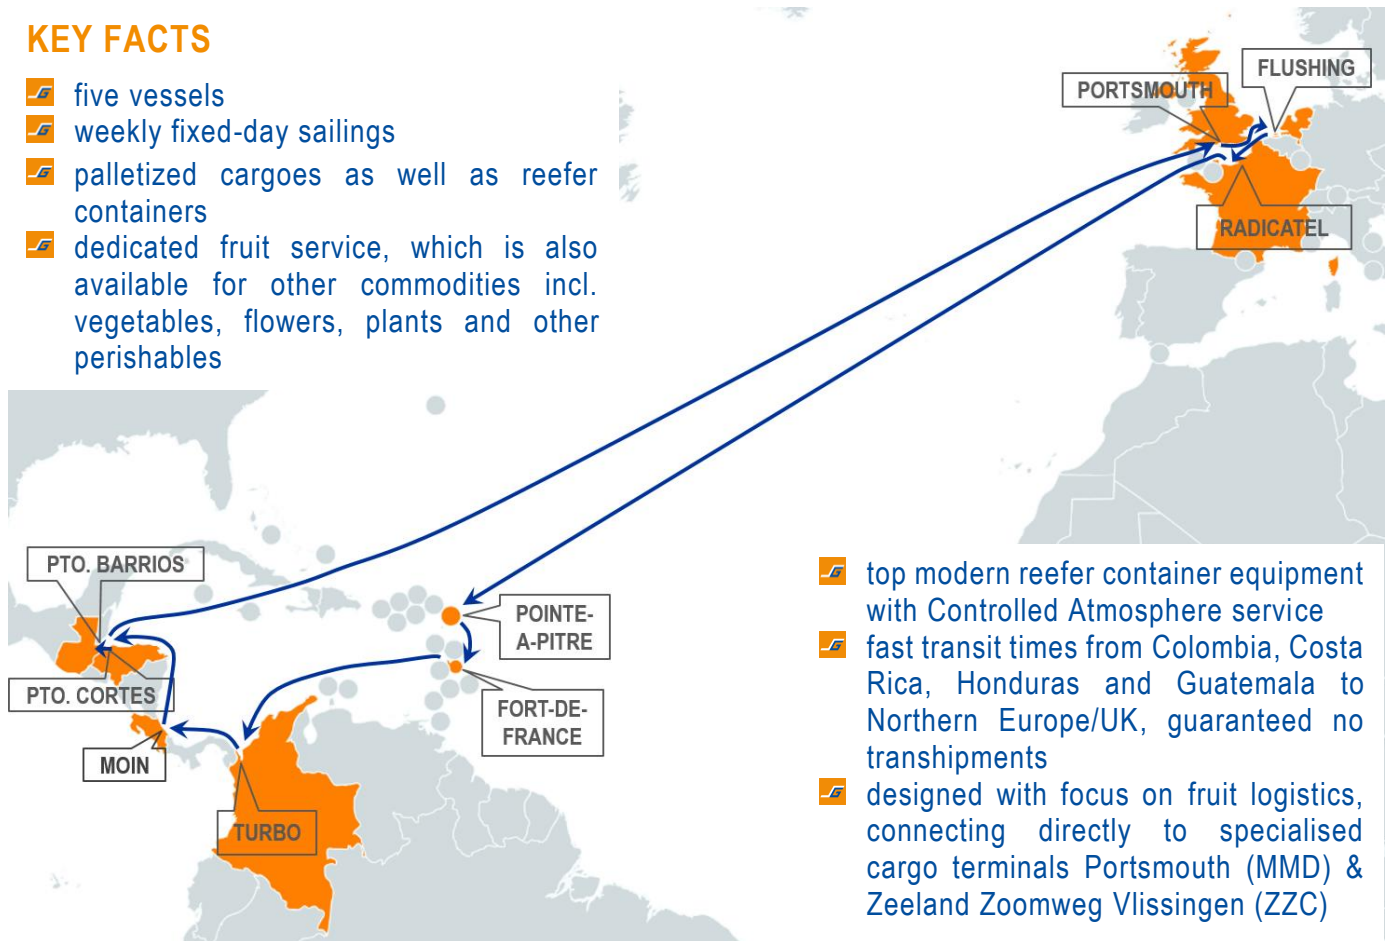

ZODIAC EUROPE – FRENCH WEST INDIES – CENTRAL AMERICA - EUROPE

KEY FACTS

- 🚢 five vessels
- 🚢 weekly fixed-day sailings
- 🚢 palletized cargoes as well as reefer containers
- 🚢 dedicated fruit service, which is also available for other commodities incl. vegetables, flowers, plants and other perishables

- 🚢 top modern reefer container equipment with Controlled Atmosphere service
- 🚢 fast transit times from Colombia, Costa Rica, Honduras and Guatemala to Northern Europe/UK, guaranteed no transhipments
- 🚢 designed with focus on fruit logistics, connecting directly to specialised cargo terminals Portsmouth (MMD) & Zeeland Zoomweg Vlissingen (ZCC)

Transit times (days)

to French West Indies, Costa Rica, & Guatemala

WB	Europe		TO	Pointe-à-Pitre	Fort-de-France	Moin	Puerto Barrios
		FROM		Sun	Mon	Sun	Wed
		Portsmouth	Wed	11	12	18	22
		Flushing	Thu	10	11	17	20
		Radicatel	Fri	8	9	15	19

to Europe

EB	Colombia, Costa Rica, Honduras & Guatemala		TO	Portsmouth	Flushing	Radicatel
		FROM		Tue	Wed	Fri
		Turbo	Sat	17	18	20
		Moin	Mon	15	16	18
		Puerto Cortes	Wed	13	14	15
		Puerto Barrios	Thu	12	13	15