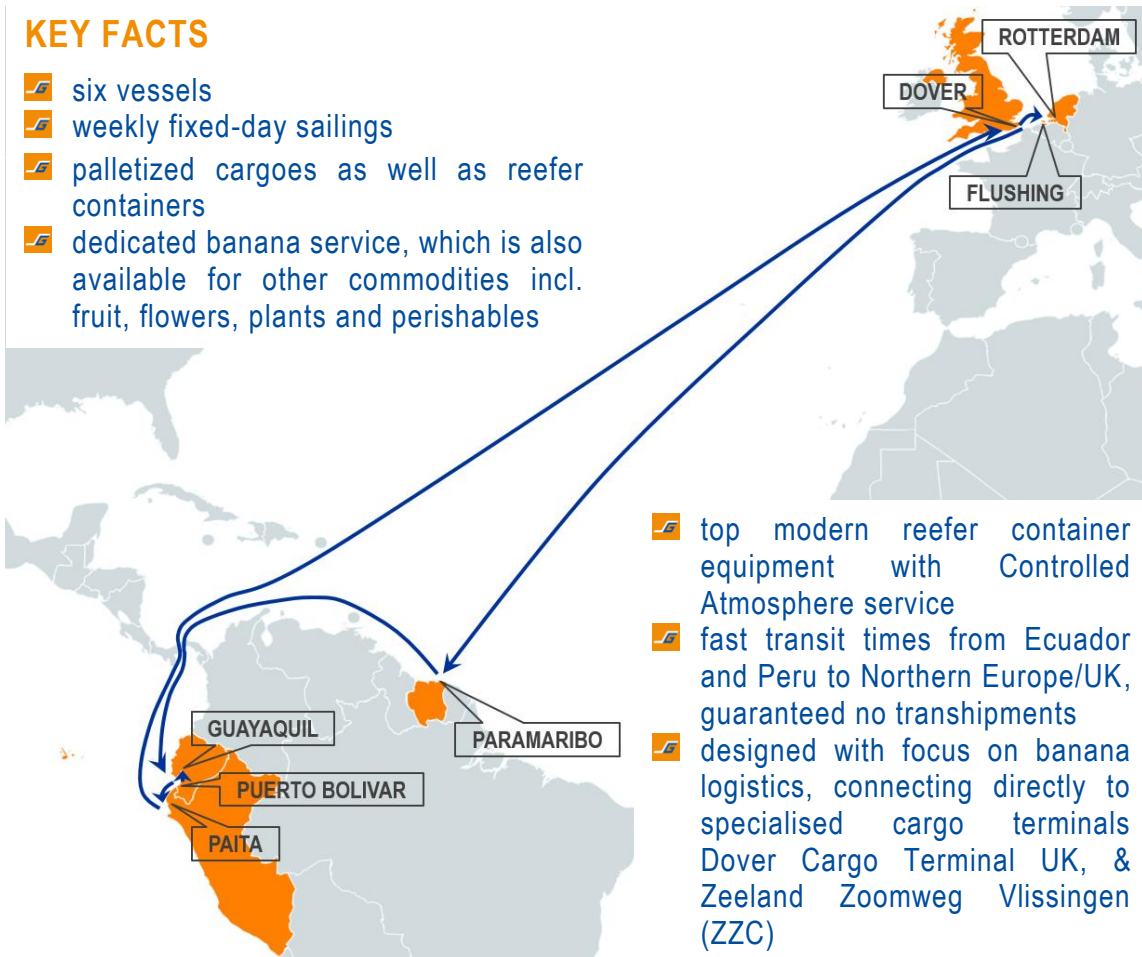

RAYO EUROPE - SURINAME - ECUADOR - PERU - EUROPE

KEY FACTS

-  six vessels
-  weekly fixed-day sailings
-  palletized cargoes as well as reefer containers
-  dedicated banana service, which is also available for other commodities incl. fruit, flowers, plants and perishables

-  top modern reefer container equipment with Controlled Atmosphere service
-  fast transit times from Ecuador and Peru to Northern Europe/UK, guaranteed no transshipments
-  designed with focus on banana logistics, connecting directly to specialised cargo terminals Dover Cargo Terminal UK, & Zeeland Zoomweg Vlissingen (ZZC)

Transit times (days)

to Suriname, Ecuador & Peru

WB

Europe

	TO	Paramaribo	Puerto Bolivar	Guayaquil	Paita
FROM		Mon	Tue	Fri	Sun
Dover	Sun	15	23	26	28
Rotterdam / Flushing*	Wed	12	20	23	25

*in even weeks the vessels load in Rotterdam, in uneven weeks in Flushing

to Europe

EB

Ecuador & Peru

	TO	Dover	Flushing
FROM		Sun	Mon
Puerto Bolivar	Fri	16	17
Guayaquil	Sat	15	16
Paita	Sun	14	15